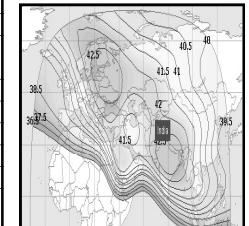

CHANNEL GUIDE

UPDATED AS OF 1ST DECEMBER 2024

FTA = Free To Air • SCR = Scrambled • Radio Channels in Italics

FREQ/POL	CHANNEL	SR	FEC	FREE / SCRAM	NOTES
3932 H	Indo Teleports:Peppers TV, Total TV Haryana, Tabbar Hits, Total States, Chardikla Time TV, Enterr 10 Bangla, Dangal Oriya	18330	2/3	DVB S2	Landmass beam
3966 H	Thanthi TV, News Tamil 24x7, Thanthi One	14400	2/3	DVB-S2 8PSK	Landmass beam
3984 H	VoA TV Global, VoA TV Indian Ocean, VoA TV China, VoA TV Africa, God TV Asia	14400	3/4	DVB-S2 8PSK	Landmass beam
4006 H	Planetcast: Shalom TV India, Jeevan TV, Media One, Kaumudy TV, Powervision TV, Sathiyam TV, Dheeran TV, Harvest TV 24x7, Safari, Aashirwad, Darshana TV Middle East, Dighvijay News 24x7, Velicham TV, Studio One +, Vertent Samachar Plus 24x7, Reporter, Ate TV	14400	3/4	DVB-S2 8PSK	Landmass beam
4015 V	Tata:Angel TV India, Madha TV, Makkal TV, Kairali TV, Kairali News, We, Moon TV, Puthiya Thalaimurai, Sankara TV, Tamilan TV, Vasanth TV, Win TV (India), Polimer, Public TV, TV 5 News, Polimer News, Public Music, Kairali Arabia, Public Movies, Mathrubhumi News, Kappa TV, Janam TV	30000	3/4	DVB-S2 8PSK	Landmass beam
4024 H	PlanetCast: Vijay TV, Asianet News, Asianet Middle East, Suvarna News, Amrita TV, Goodness TV, Jaihind TV, Manorama News International, 24 News, Flowers TV	14400	2/3	DVB-S2 8PSK	Landmass beam
INTELSAT 20 / 36 at 68.50 deg E: Bom Az 193 El 67, Blr Az 215 El 71, Del 197 El 55, Chennai Az 222 El 69, Bhopal Az 202 El 61 Cal Az 223 El 55					
3715 V	KBS Korea	2800	2/3	Mpeg4	C Beam
3739 H	Warner Bros. Discovery: Pogo, Cartoon Network India, Discovery Channel India, DTamil, Animal Planet India, Investigation Discovery India, Investigation Discovery India, Discovery Science India, Discovery Turbo India, TLC India, Discovery HD World India, Discovery Kids India, TLC HD India, Animal Planet HD World India, Pogo, Cartoon Network India	30000	3/4	DVB-S2 8PSK	C Beam
3769 V	Aastha TV, Dharm Sandesh, Aastha Gujarati, Aastha Telugu, Aastha Kannada	3600	3/4	DVB-S2 8PSK	C Beam
3774 V	Aastha TV	2944	3/4	FTA	C Beam
3777 V	Aastha Bhajan India, Vedic	2940	3/4	FTA	C Beam
3782 V	CGN TV	2965	3/4	FTA	C Beam
3788 V	J Movies	4400	2/3	DVB-S2 8PSK	C Beam
3795 V	Arirang World HD	5580	2/3	DVB-S2 8PSK	C Beam
3828 V	Indo Teleports: Jan TV, Khabar Fast, Pratidin Time, Jan TV + (scr), Maha Movies, Fakt Marathi	7200	3/4	DVB-S2 8PSK	C Beam
3850 V	Viacom 18: Colors Marathi HD, Colors Bangla HD, Colors Kannada HD, Colors Super HD, Comedy Central India, MTV Beats	14400	5/6	DVB-S2 8PSK	C Beam
3868 H	Sports Inspires Life:Sony Sports Ten 1, Sony Sports Ten 2, Sony Sports Ten 3, Sony Marathi, Sony Sports Ten 4	14450	3/4	DVB-S2 8PSK	C Beam
3890 V	Daystar TV	1954	5/6	FTA	C Beam
3893 V	Indiasign: Mahaa News, Mahaa Max	2500	5/6	DVB-S2 8PSK	C Beam
3900 H	Sony Pictures Networks India: Sony SAB India, Sony Pix, Sony Aath, Sony Sports Ten 5, Sony Pal, Sony Wah, Sony Max India, Sony Max 2, SET India	22222	5/6	DVB-S	C Beam
3913 V	KBS World HD	6510	3/4	DVB-S	C Beam
3922 V	India TV, India TV Speed News	7000	5/6	Mpeg 4	C Beam
3930 H	Sony Sports Network: Sony Sports Ten 5, Sony Sports Ten 2, Sony Sports Ten 3, Ten Cricket	25000	2/3	DVB-S2 8PSK	C Beam
3974 H	The Times Group: Times Now, Zoom (India), ET Now, Movies Now, Movies Now +, Rometry Now, Mirror Now, Times Now World, MNX, Movies Now, Rometry Now, MNX, ET Now Swadesh, Times Now Navbharat, Times Now Navbharat	22500	8/9	DVB-S2 8PSK	C Beam
3974 V	Zee NW: Zee Talkies HD, Zee Bangla HD, Zee Tamil HD, Zee Keralam HD, Zee Cinemalu HD, Zee Chitramandir	22500	5/6	Mpeg 4 Conax	C Beam
3995 V	Sun 18 Media Services: CNBC TV 18, CNBC Awaaz, News 18 Lokmat, CNBC Bajar, CNBC TV 18 Prime HD	6666	3/4	Mpeg4, Irdeto	C Beam
4000 H	& TV Middle East, Zee Zest	7500	3/4	Mpeg 4 Conax	C Beam
4003 V	Lamhas: Shubh TV, Sandesh News, Shubh Cinema, InSync	7200	3/4	Mpeg4 DVB S2	C Beam
4012 V	Zee Zest	7200	3/4	MPEG-4/SD	C Beam
4013 H	Indiasign: News Time Bangla, Rupashi Bangla, Aakash Aath, Dhoom Music, R Plus, NewsTime Assam, Manoranjan Movies, R+ Gold	7200	3/4	Mpeg 4 DVB S2	C Beam
4034 H	Sun 18 Media Services: MTV India, Colors, Colors Rishtey Asia, Colors Cineplex Superhits, Nick Jr India, Colors Kannada Cinema, Colors Tamil, Colors Tamil, Colors, Colors Cineplex, Colors Cineplex Bollywood, Sports 18 Hindi, Sports 18 Hindi, Nickelodeon India	20500	2/3	Mpeg4, Irdeto 2	PAL
4034 V	Network 18: History TV 18, History TV 18, News 18 Malayalam, Sonic Nickelodeon, News 18 Tamil, News 18 Assam & North-East, News 18 India, MTV HD+, Sports 18 1, Sports 18 1, Sports 18 Khel, Sports 18 2, Sports 18 2, Sports 18 Tamil	21600	5/6	Mpeg4 Irdeto 2 HD	C Beam
4054 V	Arirang World	4400	3/4	FTA	C Beam
4064 H	Aljazeera English, CNBC Asia-Pacific, CGTN, EWTN Africa - Asia, ABC Australia Asia, BBC World News South Asia, Radio Australia English for the Pacific, Radio Australia English for Asia, EWTN Radio	19850	7/8	Irdeto 2 / PowerVu / FTA	C Beam
4064 V	Sanskar TV, Satsang TV	4400	3/4	FTA	C Beam
4069 V	Hope Channel International	2500	2/3	FTA	C Beam
4076 V	TRT World HD	3906	5/6	FTA HD	C Beam
4083 V	China Radio International	3428	3/4	FTA	C Beam
4090 H	Travel XP HD(scr), Kashish News, Taaza TV, STV Haryana News, Travel XP Tamil (scr), Sangeet Marathi, VTV News, Travel XP HD (scr), Hi Dost!, Bangla Talkies, Foodxp, Bhojpuri Cinema	14368	3/4	MPEG4 / FTA/ Irdeto 2	C Beam
4103 H	CNN News 18, News 18, News 18 UK	5720	3/4	Conax, Irdeto 2	C Beam