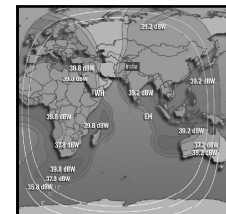

SATELLITE & CABLE TV

49

DECEMBER 2024