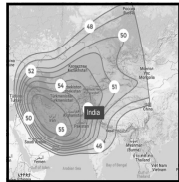

CHANNEL GUIDE

UPDATED AS OF 1ST DECEMBER 2024

FTA = Free To Air • SCR = Scrambled • Radio Channels in Italics

FREQ/POL	CHANNEL	SR	FEC	FREE / SCRAM	NOTES
3932 H	Indo Teleports:Peppers TV, Total TV Haryana, Tabbar Hits, Total States, Chardikla Time TV, Enterr 10 Bangla, Dangal Oriya	18330	2/3	DVB S2	Landmass beam
3966 H	Thanthi TV, News Tamil 24x7, Thanthi One	14400	2/3	DVB-S2 8PSK	Landmass beam
3984 H	VoA TV Global, VoA TV Indian Ocean, VoA TV China, VoA TV Africa, God TV Asia	14400	3/4	DVB-S2 8PSK	Landmass beam
4006 H	Planetcast: Shalom TV India, Jeevan TV, Media One, Kaumudy TV, Powervision TV, Sathiyam TV, Dheeran TV, Harvest TV 24x7, Safari, Aashirwad, Darshana TV Middle East, Dighvijay News 24x7, Velicham TV, Studio One +, Vertent Samachar Plus 24x7, Reporter, Ate TV	14400	3/4	DVB-S2 8PSK	Landmass beam
4015 V	Tata:Angel TV India, Madha TV, Makkal TV, Kairali TV, Kairali News, We, Moon TV, Puthiya Thalaimurai, Sankara TV, Tamilan TV, Vasanth TV, Win TV (India), Polimer, Public TV, TV 5 News, Polimer News, Public Music, Kairali Arabia, Public Movies, Mathrubhumi News, Kappa TV, Janam TV	30000	3/4	DVB-S2 8PSK	Landmass beam
4024 H	PlanetCast: Vijay TV, Asianet News, Asianet Middle East, Suvarna News, Amrita TV, Goodness TV, Jaihind TV, Manorama News International, 24 News, Flowers TV	14400	2/3	DVB-S2 8PSK	Landmass beam
INTELSAT 20 / 36 at 68.50 deg E: Bom Az 193 El 67, Blr Az 215 El 71, Del 197 El 55, Chennai Az 222 El 69, Bhopal Az 202 El 61 Cal Az 223 El 55					
3715 V	KBS Korea	2800	2/3	Mpeg4	C Beam
3739 H	Warner Bros. Discovery: Pogo, Cartoon Network India, Discovery Channel India, DTamil, Animal Planet India, Investigation Discovery India, Investigation Discovery India, Discovery Science India, Discovery Turbo India, TLC India, Discovery HD World India, Discovery Kids India, TLC HD India, Animal Planet HD World India, Pogo, Cartoon Network India	30000	3/4	DVB-S2 8PSK	C Beam
3769 V	Aastha TV, Dharm Sandesh, Aastha Gujarati, Aastha Telugu, Aastha Kannada	3600	3/4	DVB-S2 8PSK	C Beam
3774 V	Aastha TV	2944	3/4	FTA	C Beam
3777 V	Aastha Bhajan India, Vedic	2940	3/4	FTA	C Beam
3782 V	CGN TV	2965	3/4	FTA	C Beam
3788 V	J Movies	4400	2/3	DVB-S2 8PSK	C Beam
3795 V	Arirang World HD	5580	2/3	DVB-S2 8PSK	C Beam
3828 V	Indo Teleports: Jan TV, Khabar Fast, Pratidin Time, Jan TV + (scr), Maha Movies, Fakt Marathi	7200	3/4	DVB-S2 8PSK	C Beam
3850 V	Viacom 18: Colors Marathi HD, Colors Bangla HD, Colors Kannada HD, Colors Super HD, Comedy Central India, MTV Beats	14400	5/6	DVB-S2 8PSK	C Beam
3868 H	Sports Inspires Life:Sony Sports Ten 1, Sony Sports Ten 2, Sony Sports Ten 3, Sony Marathi, Sony Sports Ten 4	14450	3/4	DVB-S2 8PSK	C Beam
3890 V	Daystar TV	1954	5/6	FTA	C Beam
3893 V	Indiasign: Mahaa News, Mahaa Max	2500	5/6	DVB-S2 8PSK	C Beam
3900 H	Sony Pictures Networks India: Sony SAB India, Sony Pix, Sony Aath, Sony Sports Ten 5, Sony Pal, Sony Wah, Sony Max India, Sony Max 2, SET India	22222	5/6	DVB-S	C Beam
3913 V	KBS World HD	6510	3/4	DVB-S	C Beam
3922 V	India TV, India TV Speed News	7000	5/6	Mpeg 4	C Beam
3930 H	Sony Sports Network: Sony Sports Ten 5, Sony Sports Ten 2, Sony Sports Ten 3, Ten Cricket	25000	2/3	DVB-S2 8PSK	C Beam
3974 H	The Times Group: Times Now, Zoom (India), ET Now, Movies Now, Movies Now +, Rometry Now, Mirror Now, Times Now World, MNX, Movies Now, Rometry Now, MNX, ET Now Swadesh, Times Now Navbharat, Times Now Navbharat	22500	8/9	DVB-S2 8PSK	C Beam
3974 V	Zee NW: Zee Talkies HD, Zee Bangla HD, Zee Tamil HD, Zee Keralam HD, Zee Cinemalu HD, Zee Chitramandir	22500	5/6	Mpeg 4 Conax	C Beam
3995 V	Sun 18 Media Services: CNBC TV 18, CNBC Awaaz, News 18 Lokmat, CNBC Bajar, CNBC TV 18 Prime HD	6666	3/4	Mpeg4, Irdeto	C Beam
4000 H	& TV Middle East, Zee Zest	7500	3/4	Mpeg 4 Conax	C Beam
4003 V	Lamhas: Shubh TV, Sandesh News, Shubh Cinema, InSync	7200	3/4	Mpeg4 DVB S2	C Beam
4012 V	Zee Zest	7200	3/4	MPEG-4/SD	C Beam
4013 H	Indiasign: News Time Bangla, Rupashi Bangla, Aakash Aath, Dhoom Music, R Plus, NewsTime Assam, Manoranjan Movies, R+ Gold	7200	3/4	Mpeg 4 DVB S2	C Beam
4034 H	Sun 18 Media Services: MTV India, Colors, Colors Rishtey Asia, Colors Cineplex Superhits, Nick Jr India, Colors Kannada Cinema, Colors Tamil, Colors Tamil, Colors, Colors Cineplex, Colors Cineplex Bollywood, Sports 18 Hindi, Sports 18 Hindi, Nickelodeon India	20500	2/3	Mpeg4, Irdeto 2	PAL
4034 V	Network 18: History TV 18, History TV 18, News 18 Malayalam, Sonic Nickelodeon, News 18 Tamil, News 18 Assam & North-East, News 18 India, MTV HD+, Sports 18 1, Sports 18 1, Sports 18 Khel, Sports 18 2, Sports 18 2, Sports 18 Tamil	21600	5/6	Mpeg4 Irdeto 2 HD	C Beam
4054 V	Arirang World	4400	3/4	FTA	C Beam
4064 H	Aljazeera English, CNBC Asia-Pacific, CGTN, EWTN Africa - Asia, ABC Australia Asia, BBC World News South Asia, Radio Australia English for the Pacific, Radio Australia English for Asia, EWTN Radio	19850	7/8	Irdeto 2 / PowerVu / FTA	C Beam
4064 V	Sanskar TV, Satsang TV	4400	3/4	FTA	C Beam
4069 V	Hope Channel International	2500	2/3	FTA	C Beam
4076 V	TRT World HD	3906	5/6	FTA HD	C Beam
4083 V	China Radio International	3428	3/4	FTA	C Beam
4090 H	Travel XP HD(scr), Kashish News, Taaza TV, STV Haryana News, Travel XP Tamil (scr), Sangeet Marathi, VTV News, Travel XP HD (scr), Hi Dost!, Bangla Talkies, Foodxp, Bhojpuri Cinema	14368	3/4	MPEG4 / FTA/ Irdeto 2	C Beam
4103 H	CNN News 18, News 18, News 18 UK	5720	3/4	Conax, Irdeto 2	C Beam