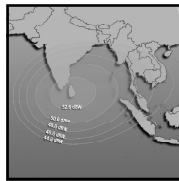

CHANNEL GUIDE

UPDATED AS OF 1ST DECEMBER 2024

FTA = Free To Air • SCR = Scrambled • Radio Channels in Italics

SATELLITE & CABLE TV

47

DECEMBER 2024

FREQ/POL	CHANNEL	SR	FEC	FREE / SCRAM	NOTES
INTELSAT-38/AzerSpace2 at 45.1 deg East: Bom Az 238 El 51, Blr Az 250 El 49, Del 232 El 41, Chennai Az 252 El 46, Bhopal Az 238 El 44 Cal Az 248 El 35					
11510 V	Dialog DTH: Food Network Asia, National Geographic Wild Asia, Animal Planet India, Discovery Channel India, Discovery Science India, TLC India, National Geographic India, History TV 18, Travelxp HD, HGTV Asia, Food Network Asia, Sony Sports Ten 1, Ten Cricket, Sony Sports Ten 2, Eurosport Asia, Star Sports 1, Star Sports 2, HBO Signature Asia, HBO Family Asia, &flix, Hits Movies, Sony Pix, Hits, Zee Café, Warner TV Asia, AXN East Asia	27690	5/6	DVB-S	India Beam
11555 V	Dialog DTH:Discovery HD World India, Animal Planet India, AXN East Asia, Rock Entertainment, Star Movies Select, HBO Asia, Star Movies India, CinemaWorld, Cinemax Asia, HBO Hits, Star Sports 1, Star Sports Select HD1, Star Sports Select HD2, Sony Sports Ten 2, Sony Sports Ten 5, Premier Sports Asia, ThePapare TV	29900	2/3	DVB-S2	India Beam
11592 V	Dialog DTH: Channel One, Rupavahini, Channel Eye, ITN, Vasantham TV, TV Derana, Swarnavahini, Sirasa TV, Shakthi TV, TV 1, Hiru TV, TNL TV, Art, Ada Derana 24, Siyatha TV, Haritha TV, TV Didula, Ridee TV, Citi Hitz, Supreme TV, Rangiri Sri Lanka TV, Hi!! TV, Pragna TV, Damsathara TV, Jaya TV, The Buddhist TV	27690	5/6	DVB-S	India Beam
11637 V	Dialog DTH: Colors Infinity, FashionTV India, Fox Life India, Comedy Central India, Arirang World, Star Bharat India, SET India, Sony Max India, Star Gold India, Colors, Star Plus India, B4U Movies India, Star Gold Romance, Zee Cinema Asia, Colors Tamil, Sun TV, KTV, Star Vijay India, Kalaigmar TV, Zee Tamil, Sirippoli, Guru TV, Nenasa Sinhala Grade 1-5, Nenasa Tamil Grade 1-5, Nenasa Sinhala Grade 6-9, Nenasa Tamil Grade 6-9, Nenasa Sinhala O/L, Nenasa Tamil O/L, Nenasa Sinhala A/L, Nenasa Tamil A/L	27690	5/6	Irdeto 2	India Beam
11675 V	ABC Australia India	27690	5/6	MPEG-4/SD	India Beam
11675 V	Dialog TV: Shradhda TV, Swarga TV, Verbum TV, Aljazeera English, ABC Australia India, BBC News South Asia, CGTN, CNN International South Asia, NDTV 24x7, France 24 English, EuroNews English, Bloomberg TV Asia, CNBC Asia-Pacific, B4U Music India, VH1 India, Channel C, Sun Music, Zing Asia, Da Vinci Learning India, CBeebies Asia, Cartoon Network HD+, A Plus Kids TV, Nickelodeon South East Asia, Baby TV Asia, Disney Junior India, Nick Jr India	27690	5/6	DVB-S	India Beam
AMOS 4 at 65 deg East					
10735 V	DishHome DTH Nepal: Reality TV, Avenues Khabar, News 24, ABC News, Janata TV, Nice TV, Colors, Star Plus India, Zee TV India, SET India, MTV India, Zoom, Zing Asia, Discovery Channel India, Animal Planet India, National Geographic India, TLC India, Sony Pix, Star Movies India, Star Sports Select HD1, Sony Sports Ten 1, Sony Sports Ten 2	45000	1/2	DVB-S2/QPSK	India Beam
10789 V	DishHome DTH Nepal:MTV Beats, B4U Music India, Discovery Channel India, Star Sports 1, Star Sports 1 Hindi, Star Sports Select HD1, Sony Sports Ten 1, Sony Sports Ten 2, Sony Sports Ten 3, Sony Sports Ten 5, CNN International South Asia, BBC News South Asia, Aljazeera English, CNA, RT News, Zee News, Hungama TV, DishHome Cinema Ghar 888, Star Sports 1, Star Sports 2, Star Sports 1 Hindi, Star Sports Select HD2	45000	1/2	DVB-S2/QPSK	India Beam
10860 V	DishHome DTH Nepal:DishHome Showcase, Plus Movie, Kantipur TV, Image Channel, NTV National, Sagarmatha TV, Colors, Zee TV India, Star Plus HD India, Zee Cinema Asia, Star Gold HD India, HBO Asia, ACORAB, Radio Nepalbani, Nepal FM, Thaha Sanchar Network, Ujyaalo 90 Network, Janata Media Radio, BFBS Gurkha Network, Radio Nepal	45000	1/2	DVB-S2/QPSK	India Beam
10914 V	DishHome DTH Nepal:DishHome Ramailo, Action Sports 1, DishHome Gunjan, NTV News, Mountain TV, Global TV, BTB Business, TV Today, Nari TV, Bhakti Darshan TV, Business Plus, Omkar TV, Yoho TV, Deep TV, Movie Entertainment TV, News Nepal, GNN HD, Space 4K, Seven Star TV, Colors, Star Plus India, Zee TV India, Sony SAB India, Zee Anmol, Anjan TV, Dungal TV, Star Gold India, Zee Cinema Asia, Star Gold 2, B4U Movies India, Goldmines, Sony Max 2, Zee Classic, VH1 India, History TV 18, Discovery Science India, Discovery Turbo India, Sony BBC Earth, DD Sports, Times Now, CNN News 18, Zee Business, Aaj Tak, Nickelodeon India, Discovery Kids India, Nick Jr India, Disney Channel India, Super Hungama, Sonic Nickelodeon, Disney Junior India, Aastha India, Madani Channel Urdu	45000	2/3	DVB-S2/QPSK	India Beam
11289 V	DishHome DTH Nepal:NTV Kohalpur, NTV Itahari, Prime TV, ITV Nepal, National Geographic India, EuroNews English, Sony Yay!, & TV, & pictures, Sony Max India, Sony Sports Ten 5, National Geographic India, Zee Café, AP1 HD, Kantipur TV, DishHome Ramailo, Action Sports 1, Action Sports 2, Sarokar TV	45000	2/3	DVB-S2/8PSK	India Beam
12660	DishHome TV NEPAL: Colors Cineplex, Sony Sports Ten 3, A Sports, National Geographic Wild India, Star Life India, NTV Plus, BM HD, Kantipur Max, Plus Movie, DishHome Gunjan, DishHome Cine Hits, Madesh Plus	45000	2/3	DVB-S2/QPSK	India Beam
INTELSAT 17 AT 66 Deg E:					
3845 V	Tata: Kalaigmar TV, Kalaigmar Seithigal, Isai Aruvi, Sirippoli, Chithiram, Kalaigmar Murasu TV, Vendhar TV, News 7 Tamil, Sai TV, Hindu Dharmam, TV 5 Kannada, Malai Murasu TV, Malar TV, News J, Patrika Rajasthan, Sairam TV, Pyramid Meditation Channel	28800	5/6	"DVB-S2"8PSK"	Landmass beam
3876 H	Indiasign:CVR English, CVR OM Spiritual, Pear TV, Unique TV, Mahaa News, Mahaa Max, Nireekshana TV, Pasand TV, Hornbill TV, Madhimugam TV, TV 45	14300	3/4	"DVB-S2"8PSK"	Landmass beam
3894 H	Indiasign: HMTV, Aradana TV, T News, MBC TV, Calvary TV, Prarthana Bhawan TV, 7S Music, ABN (India), Mojo TV, V6 News, CVR News, Mercy TV (India), Orange Bangla TV, CVR Health, INews (India), 10 TV	13840	5/6	"DVB-S2"8PSK"	Landmass beam
3914 H	New Delhi TV:NDTV 24x7, NDTV India, NDTV Profit, NDTV Prime, NDTV Good Times, NDTV MP & Chhattisgarh, NDTV Rajasthan, NDTV Marathi	11200	3/4	DVB-S2 8PSK	Landmass beam