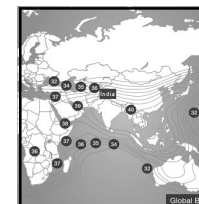

Subscribe to

www.scatmag.com