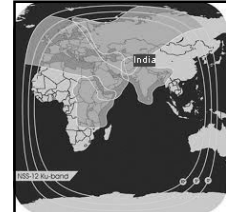

SATELLITE & CABLE TV

49

DECEMBER 2024