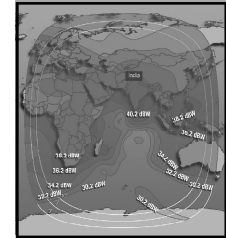

SATELLITE & CABLE TV

50

DECEMBER 2024

Subscribe to
SATELLITE
& Cable TV
www.scatmag.com